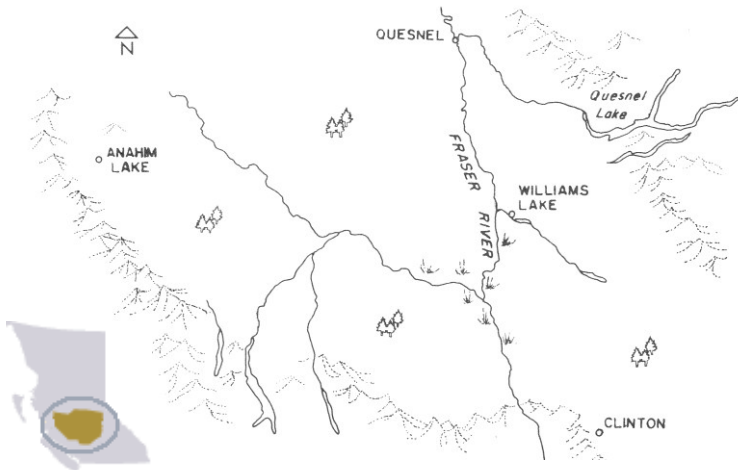

Explanation of Symbols

	Common: 20 or more individuals per day per locality
	Fairly Common: 7 to 20 individuals per day per locality
	Uncommon: 1 to 6 individuals per day per locality
	Rare: 1 to 6 individuals per season
	Occasional: more than 6 records but not every year
	Casual: 2 to 6 records – or well outside normal date range
	Accidental: one record
	Single Bird: duration of stay
	Irruptive: may be absent in some years

The width of the bars represents the likelihood of encountering the species, in a given month, and in the appropriate habitat

Status Codes

N	Nests in checklist area
P	Probably nests in checklist area
I	Introduced
R	Recent addition to checklist
C	Change to species name
↑	Increased significantly in recent years
↓	Decreased significantly in recent years

The area covered by this checklist extends from Quesnel south to Clinton and from the Cariboo Mountains near Quesnel Lake west to the Coast Mountains near Anahim Lake.